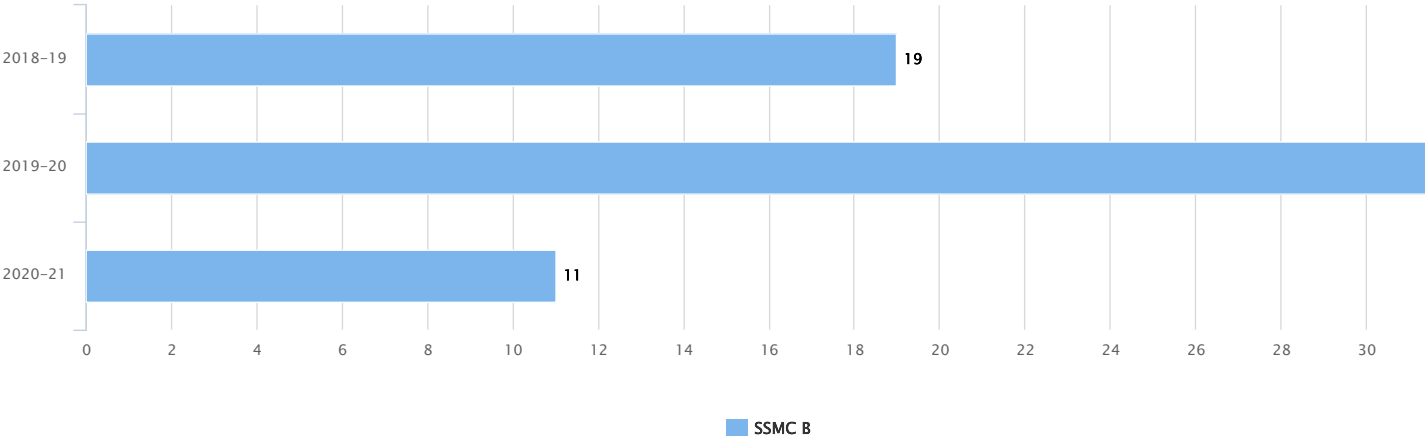

Analytics

SSMC B ▾

5 options selected ▾

2018-19, 2019-20, 202...

Search

ACADEMIC OUTCOME SCORE (OUT OF 175 POINTS)

FINANCIAL OUTCOME SCORE (OUT OF 100 POINTS)

HEALTH AND WELLNESS SCORE (OUT OF 50 POINTS)

RESEARCH SCORE (OUT OF 225 POINTS)

OUTREACH AND INCLUSIVITY OUTCOME SCORE (OUT OF 50 POINTS)