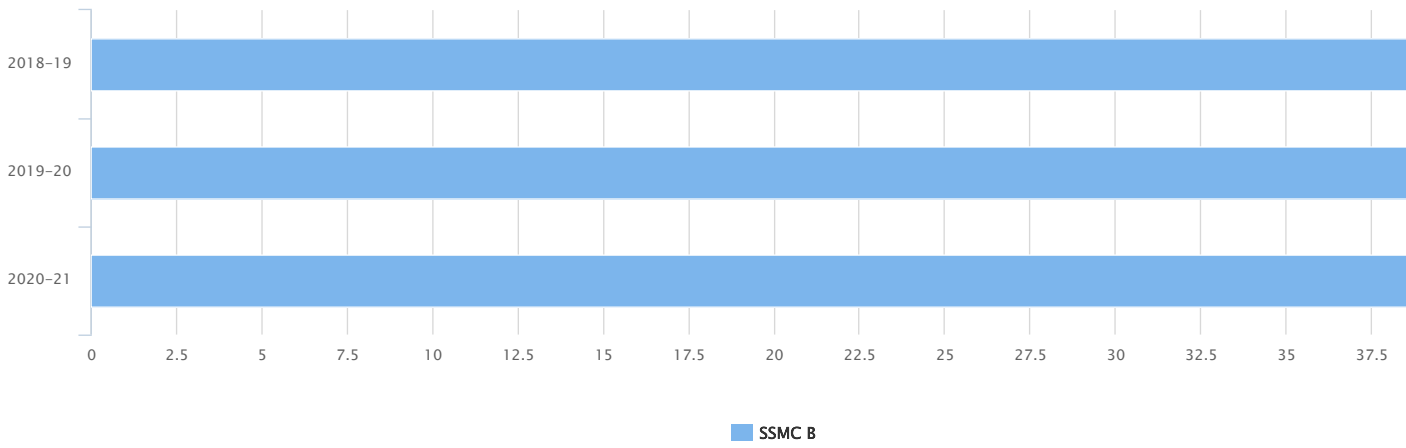

Analytics

SSMC B ▾

5 options selected ▾

2018-19, 2019-20, 202...

Search

ACADEMIC OUTCOME SCORE (OUT OF 175 POINTS)

FINANCIAL OUTCOME SCORE (OUT OF 100 POINTS)

HEALTH AND WELLNESS SCORE (OUT OF 50 POINTS)

RESEARCH SCORE (OUT OF 225 POINTS)

OUTREACH AND INCLUSIVITY OUTCOME SCORE (OUT OF 50 POINTS)