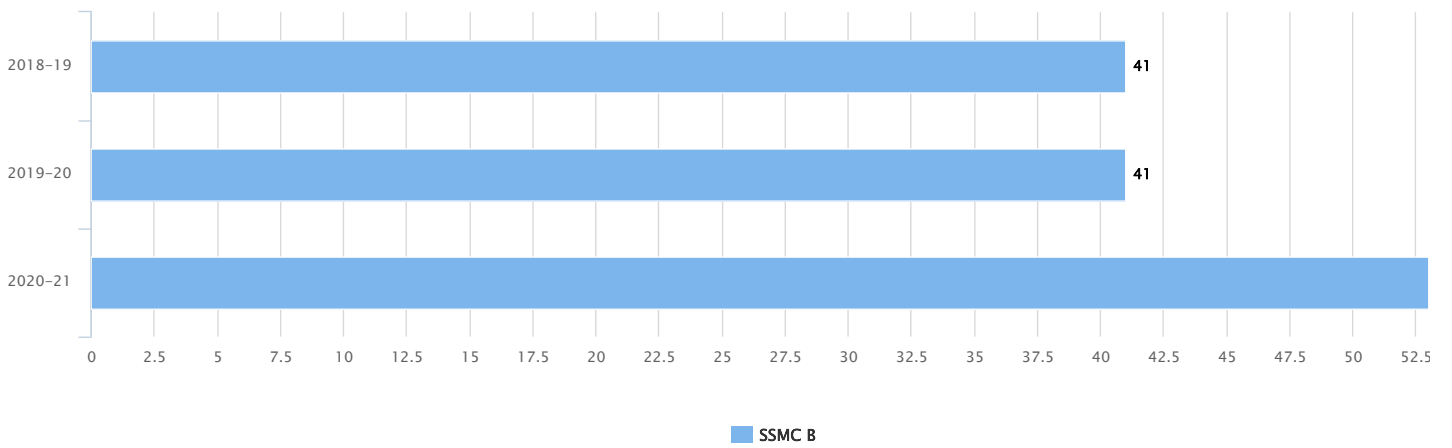

Analytics

SSMC B ▾

5 options selected ▾

2018-19, 2019-20, 202...

Search

ACADEMIC OUTCOME SCORE (OUT OF 175 POINTS)

FINANCIAL OUTCOME SCORE (OUT OF 100 POINTS)

HEALTH AND WELLNESS SCORE (OUT OF 50 POINTS)

RESEARCH SCORE (OUT OF 225 POINTS)

OUTREACH AND INCLUSIVITY OUTCOME SCORE (OUT OF 50 POINTS)