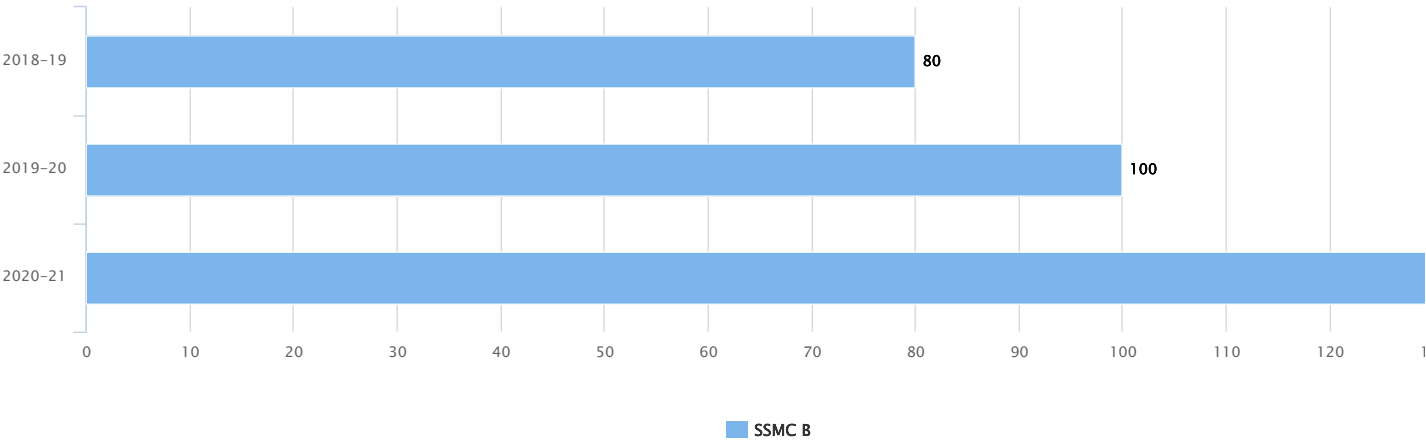

Analytics

SSMC B ▾

5 options selected ▾

2018-19, 2019-20, 202...

Search

ACADEMIC OUTCOME SCORE (OUT OF 175 POINTS)

FINANCIAL OUTCOME SCORE (OUT OF 100 POINTS)

HEALTH AND WELLNESS SCORE (OUT OF 50 POINTS)

RESEARCH SCORE (OUT OF 225 POINTS)

OUTREACH AND INCLUSIVITY OUTCOME SCORE (OUT OF 50 POINTS)